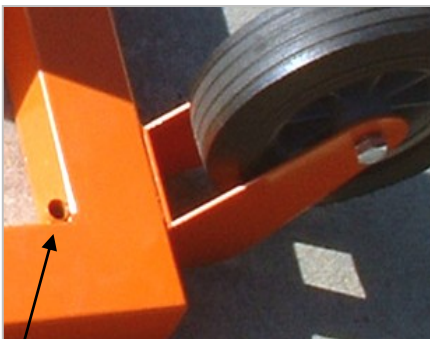

Mobile Patrol Stand

Mobile Patrol Stand with 6 ft. pole

- Provides an easy way to add mobility to your traffic calming efforts
- Fits into a standard pick-up truck bed
- Battery or solar powered sign with 12" LED display
- 36" x 33" steel base with four anchor holes ensures stability
- Powder-coated safety orange base
- Your choice of 6 ft. or 8 ft. aluminum pole, 3.5 inch diameter
- Long-life 10-inch solid wheels

Mobile Patrol with 8 ft. pole fits easily in the bed of a pick-up truck

Anchor holes for extra stability

Angled wheels ensure stability and easy-tilt when ready to move

One-person operation to tilt and roll to a new location

IDEAL FOR:

Multimodal Terminals > School Crossings > Controlled Campus Roads > Dock Traffic
> Primary Facility Entrance > Forklift Traffic > Parking Decks